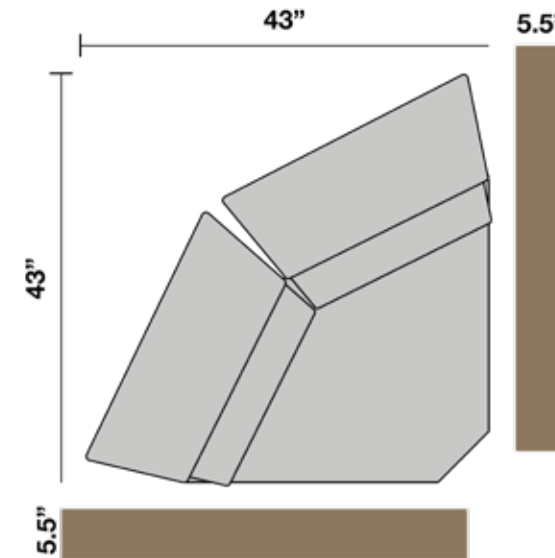

## Choose Your Style

Use Style Numbers Below in Front of Section Item Number.

91 Timber Mission

85 Mission

93 Modern Shaker

88 Craftsman Mission

Allow 43" to each side for corner section

Add 5-1/2" on each side for arms  
-CORNER

## Design your own sectional

Simply note which seating piece  
you desire for right facing  
and left facing