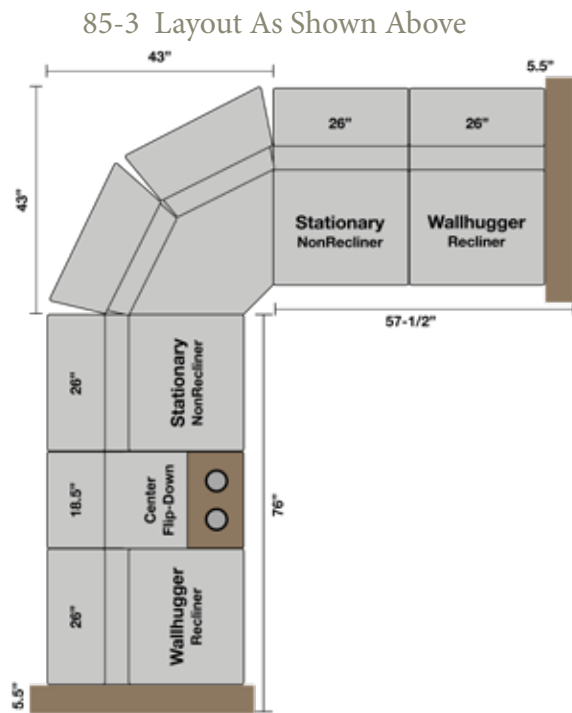

# Sofa Sectional

85-3  
Sofa Sectional

Wallhugger Ends are Recliners 26" Seat Width  
Push Back Flat Out Mechanism Available  
Pushback Optional for all Recliners 24" Seat Width

Finished Back

Fold Down Cup Holder Console  
Makes Sofa 8" Narrower